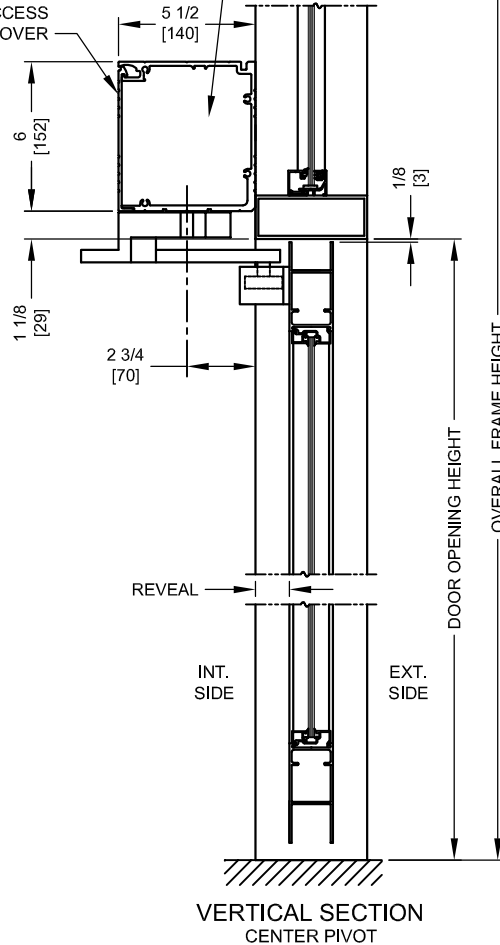

GT8400-01RP
 SIDELOAD HEADER
 CENTER PIVOT
 RIGHT HAND
 INSWING
 WITH PANIC

OPERATOR (INTERIOR) SIDE
 INTERIOR ELEVATION/PLAN

GT8400 CONVERSION UNIT (SPRING CLOSER) SIDELOAD HEADER AND OPERATOR

HINGED ACCESS COVER

- NOTES:
1. GUIDE RAILS, MATS, PUSH PLATES AND VARIOUS ELECTRONIC DEVICES FOR THE DOOR ACTIVATION AND CONTROL ARE OPTIONAL. CONSULT WITH YOUR NABCO/GYRO TECH DISTRIBUTOR.
 2. DOORS AND FRAMES ARE NOT INCLUDED UNLESS NOTED.
 3. POWER TO HEADER WILL BE 115VAC, 5 AMP PER OPERATOR PROVIDED BY ELECTRICAL CONTRACTOR.
 4. STANDARD HARDWARE SUPPLIED WILL ACCOMODATE DOOR THICKNESS OF 1 3/4" TO 2 1/4".