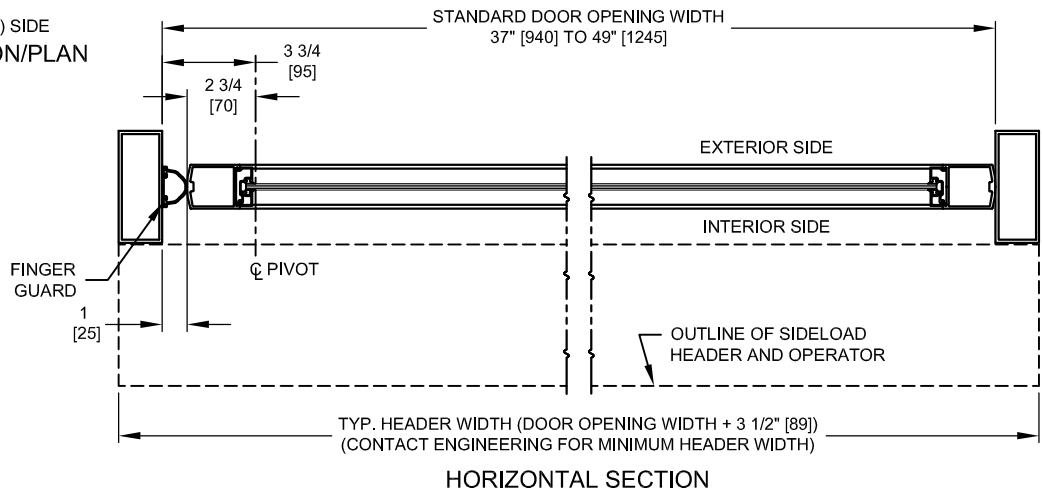

GT8400-01RP
 SIDELOAD HEADER
 CENTER PIVOT
 RIGHT HAND
 INSWING
 WITH PANIC

OPERATOR (INTERIOR) SIDE
 INTERIOR ELEVATION/PLAN

GT8400 CONVERSION UNIT (SPRING CLOSER) SIDELOAD HEADER AND OPERATOR

HINGED ACCESS COVER

- NOTES:
1. GUIDE RAILS, MATS, PUSH PLATES AND VARIOUS ELECTRONIC DEVICES FOR THE DOOR ACTIVATION AND CONTROL ARE OPTIONAL. CONSULT WITH YOUR NABCO/GYRO TECH DISTRIBUTOR.
 2. DOORS AND FRAMES ARE NOT INCLUDED UNLESS NOTED.
 3. POWER TO HEADER WILL BE 115VAC, 5 AMP PER OPERATOR PROVIDED BY ELECTRICAL CONTRACTOR.
 4. STANDARD HARDWARE SUPPLIED WILL ACCOMODATE DOOR THICKNESS OF 1 3/4" TO 2 1/4".