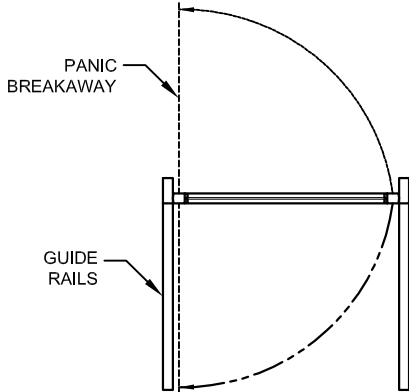

GT8400-01RP
 SIDELOAD HEADER
 CENTER PIVOT
 RIGHT HAND
 INSWING
 WITH PANIC

OPERATOR (INTERIOR) SIDE
 INTERIOR ELEVATION/PLAN

GT8400 CONVERSION UNIT (SPRING CLOSER) SIDELOAD HEADER AND OPERATOR

HINGED ACCESS COVER