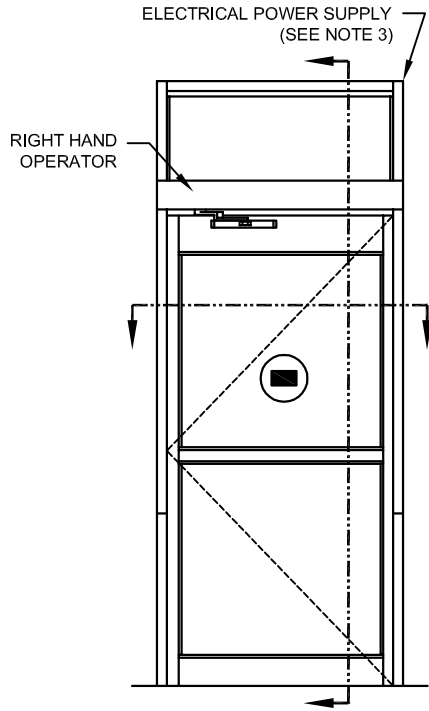

GT8400-01RP
 SIDELOAD HEADER
 CENTER PIVOT
 RIGHT HAND
 INSWING
 WITH PANIC

OPERATOR (INTERIOR) SIDE
 INTERIOR ELEVATION/PLAN

GT8400 CONVERSION UNIT (SPRING CLOSER) SIDELOAD HEADER AND OPERATOR

HINGED ACCESS COVER